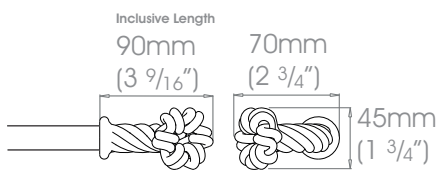

Finishes

Polished • Natural Steel • Brass Toned • Matte Brass Toned • Antique Brass® • Bronzed® • Oil Rubbed • Waxed • Flint®
Coat Options © Satin

19mm (3/4")

25mm (1")

38mm (1 1/2")

50mm (2") - NOT AVAILABLE