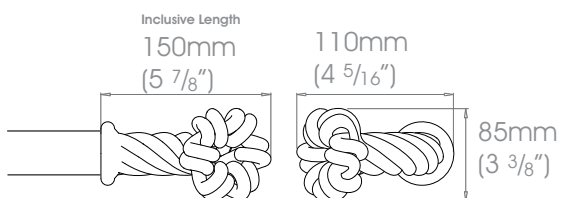

Finishes

Polished • Natural Steel • Brass Toned • Matte Brass Toned • Antique Brass® • Bronzed® • Oil Rubbed • Waxed • Flint®
Coat Options © Satin

19mm (3/4")

25mm (1")

38mm (1 1/2")

50mm (2") - NOT AVAILABLE