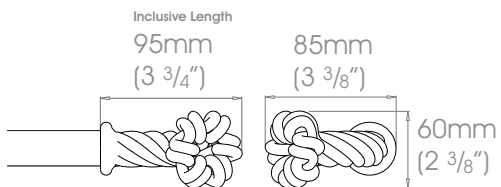

Finishes

Polished • Natural Steel • Brass Toned • Matte Brass Toned • Antique Brass® • Bronzed® • Oil Rubbed • Waxed • Flint®
Coat Options © Satin

19mm (3/4")

25mm (1")

38mm (1 1/2")

50mm (2") - NOT AVAILABLE