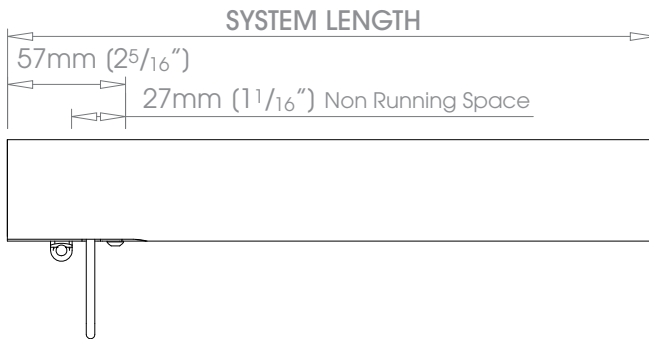

Round Ø50mm (2") - Single Cord

Cord Options White • Black

Gliding Options Glider • Wave® Glider • Roller • Wave® Roller

Gliders Single Stack → up to 3m (10')
Pair Stack →← up to 6m (20')

Rollers Single Stack → up to 6m (20')
Pair Stack →← up to 6m (20')

Wave - Gliders Single stack → up to 3m (10')
Pair stack →← up to 6m (20')

Wave - Rollers Single stack → up to 6m (20')
Pair stack →← up to 6m (20')