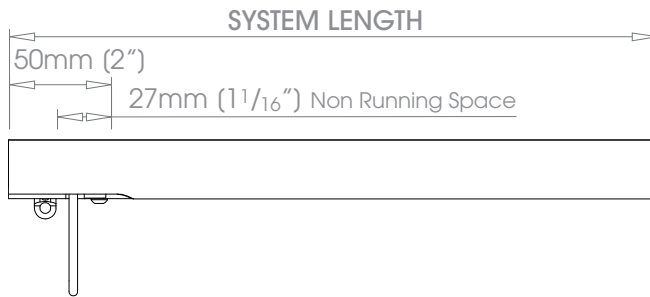

Round Ø30mm (1 3/16") - Single Cord

Cord Options White • Black

Gliding Options Glider • Wave® Glider • Roller • Wave® Roller

	Gliders	Single Stack →	up to 3m (10')
		Pair Stack →←	up to 6m (20')
	Rollers	Single Stack →	up to 6m (20')
		Pair Stack →←	up to 6m (20')

		Wave - Gliders	Single stack →	up to 3m (10')
			Pair stack →←	up to 6m (20')
		Wave - Rollers	Single stack →	up to 6m (20')
			Pair stack →←	up to 6m (20')