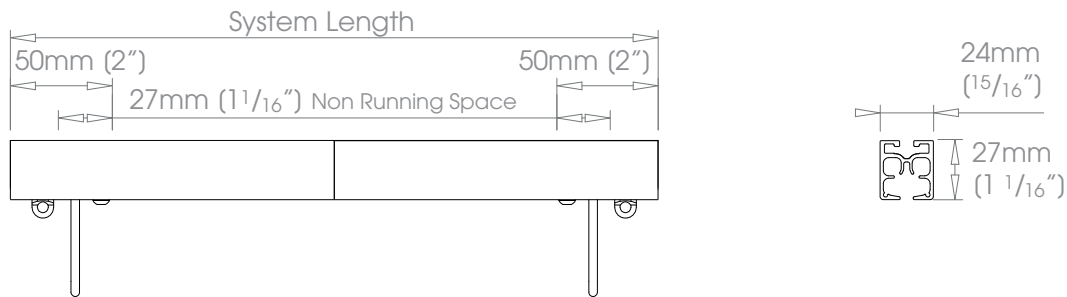

Square H27mm (1 1/16") - Twin Cord

Cord Options White • Black

Gliding Options Glider • Wave® Glider • Roller • Wave® Roller

- **Gliders** Single Stack → up to 3m (10')
  Pair Stack →← up to 6m (20')
- **Rollers** Single Stack → up to 6m (20')
  Pair Stack →← up to 6m (20')

- **Wave - Gliders** Single stack → up to 3m (10')
  Pair stack →← up to 6m (20')
- **Wave - Rollers** Single stack → up to 6m (20')
  Pair stack →← up to 6m (20')