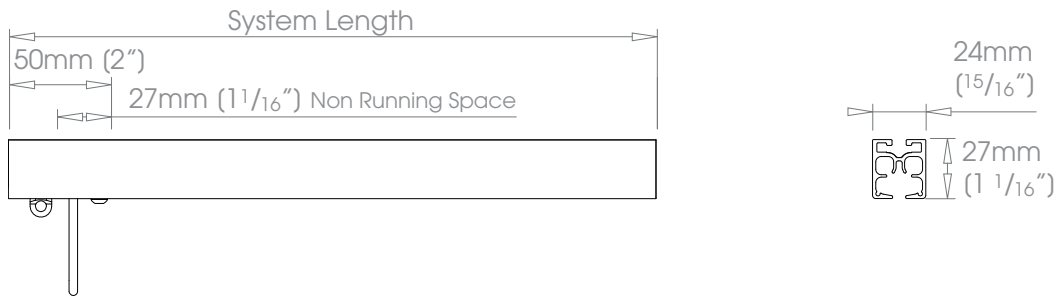

Square H27mm (1 1/16") - Single Cord

Cord Options White • Black

Gliding Options Glider • Wave® Glider • Roller • Wave® Roller

- 
 Gliders Single Stack → up to 3m (10')
 Pair Stack →← up to 6m (20')
- 
 Rollers Single Stack → up to 6m (20')
 Pair Stack →← up to 6m (20')

- 
 Wave - Gliders Single stack → up to 3m (10')
 Pair stack →← up to 6m (20')
- 
 Wave - Rollers Single stack → up to 6m (20')
 Pair stack →← up to 6m (20')

Square Gliderpole not available in Bright Aluminium finish