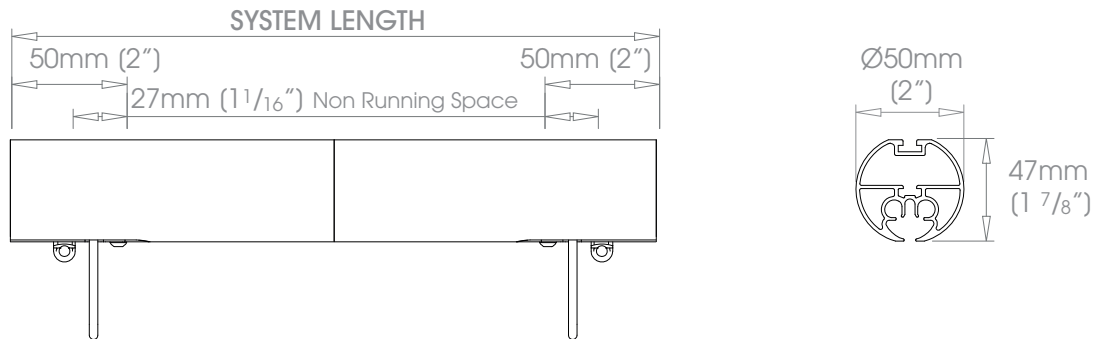

Round Ø50mm (2") - Twin Cord

Cord Options White • Black

Gliding Options Glider • Wave® Glider • Roller • Wave® Roller

Gliders Single Stack → up to 3m (10')
Pair Stack →← up to 6m (20')

Rollers Single Stack → up to 6m (20')
Pair Stack →← up to 6m (20')

Wave - Gliders Single stack → up to 3m (10')
Pair stack →← up to 6m (20')

Wave - Rollers Single stack → up to 6m (20')
Pair stack →← up to 6m (20')