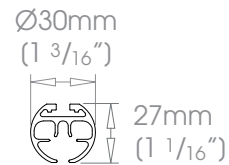

Round Ø30mm (1 3/16") - Single Cord

Cord Options White • Black

Gliding Options Glider • Wave® Glider • Roller • Wave® Roller

	Gliders	Single Stack →	up to 3m (10')
		Pair Stack →←	up to 6m (20')
	Rollers	Single Stack →	up to 6m (20')
		Pair Stack →←	up to 6m (20')

		Wave - Gliders	Single stack →	up to 3m (10')
			Pair stack →←	up to 6m (20')
		Wave - Rollers	Single stack →	up to 6m (20')
			Pair stack →←	up to 6m (20')