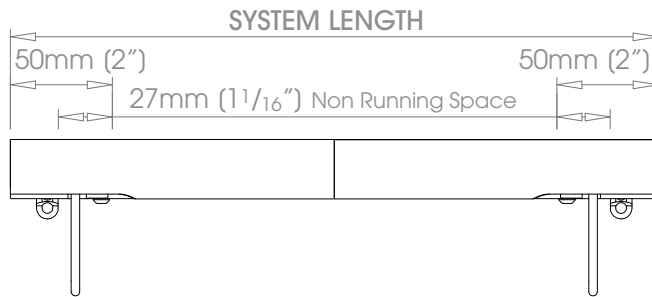

Round Ø30mm (1 3/16") - Twin Cord

Cord Options White • Black

Gliding Options Glider • Wave® Glider • Roller • Wave® Roller

	Gliders	Single Stack →	up to 3m (10')
		Pair Stack →←	up to 6m (20')
	Rollers	Single Stack →	up to 6m (20')
		Pair Stack →←	up to 6m (20')

		Wave - Gliders	Single stack →	up to 3m (10')
			Pair stack →←	up to 6m (20')
		Wave - Rollers	Single stack →	up to 6m (20')
			Pair stack →←	up to 6m (20')