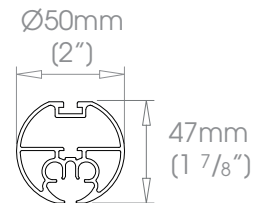

Round Ø50mm (2") - Single Cord

Cord Options White • Black

Gliding Options Glider • Wave® Glider • Roller • Wave® Roller

Gliders Single Stack → up to 3m (10')
Pair Stack →← up to 6m (20')

Rollers Single Stack → up to 6m (20')
Pair Stack →← up to 6m (20')

Wave - Gliders Single stack → up to 3m (10')
Pair stack →← up to 6m (20')

Wave - Rollers Single stack → up to 6m (20')
Pair stack →← up to 6m (20')