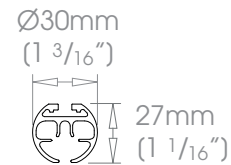

Round Ø30mm (1 3/16") - Twin Cord

Cord Options White • Black

Gliding Options Glider • Wave® Glider • Roller • Wave® Roller

	Gliders	Single Stack →	up to 3m (10')
		Pair Stack →←	up to 6m (20')
	Rollers	Single Stack →	up to 6m (20')
		Pair Stack →←	up to 6m (20')

		Wave - Gliders	Single stack →	up to 3m (10')
			Pair stack →←	up to 6m (20')
		Wave - Rollers	Single stack →	up to 6m (20')
			Pair stack →←	up to 6m (20')