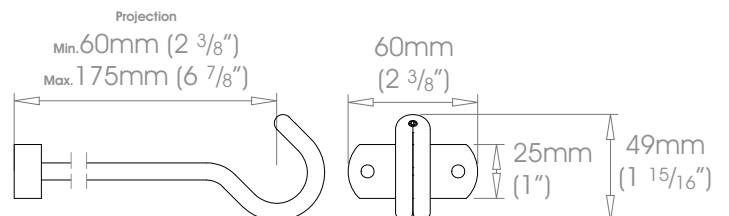

FINISHES Polished • Natural Steel • Brass Toned • Matte Brass Toned • Antique Brass® • Bronzed® • Oil Rubbed • Waxed • Flint®
Coat Options Custom See Specification Guide for details
 Satin®

19mm (3/4")

25mm (1")

38mm (1 1/2")

50mm (2") - NOT AVAILABLE