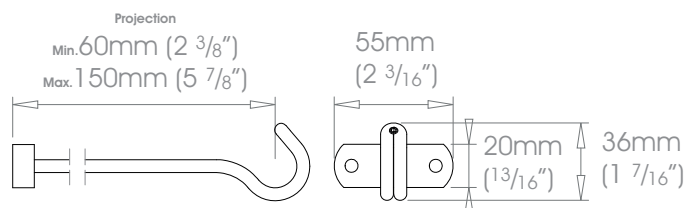

FINISHES Polished • Natural Steel • Brass Toned • Matte Brass Toned • Antique Brass® • Bronzed® • Oil Rubbed • Waxed • Flint®
Coat Options Custom See Specification Guide for details
 Satin®

19mm (3/4")

25mm (1")

38mm (1 1/2")

50mm (2") - NOT AVAILABLE