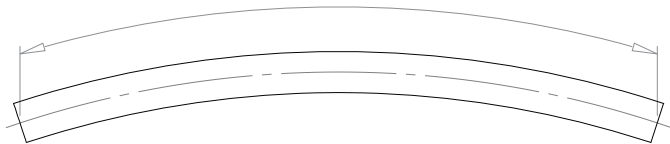

FINISHES Polished • Natural Steel • Brass Toned • Matte Brass Toned • Antique Brass® • Bronzed® • Oil Rubbed • Waxed • Flint®
Coat Options **Custom** See Specification Guide for details
Satin®

19mm (3/4")

25mm (1")

300mm (12")

300mm (12")

38mm (1 1/2")

50mm (2")

300mm (12")

300mm (12")