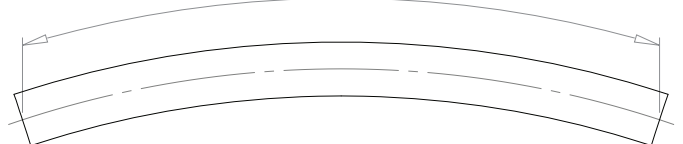

FINISHES Polished • Natural Steel • Brass Toned • Matte Brass Toned • Antique Brass® • Bronzed® • Oil Rubbed • Waxed • Flint®
Coat Options **Custom** See Specification Guide for details
Satin®

19mm (3/4")

25mm (1")

300mm (12")

300mm (12")

38mm (1 1/2")

50mm (2")

300mm (12")

300mm (12")