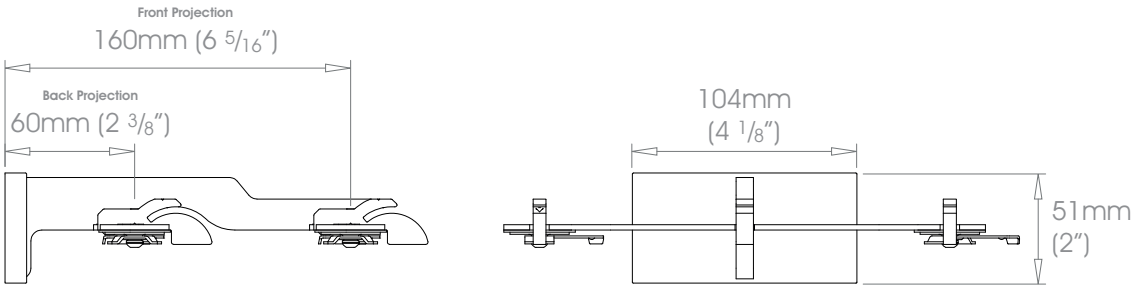

Front 38mm (1 1/2") - Back 38mm (1 1/2")

Front 50mm (2") - Back 38mm (1 1/2")

⚠ Brackets will be supplied with the relevant track fixing, which may differ to those shown in the diagrams

FINISHES Coat Options Matte ⊙ Satin ⊙ Gloss ⊙	Stainless Shades ⊙⊙⊙	Brushed Stainless Cloud • Alabaster • Bone • Barley • Dusk • Ceramic • Cream • Mineral • Dove • Parchment • Oatmeal • Millstone • Stone • Clay • Grey Moss Slate • Cocoa • Moss • Damson • Smoke • Frame Grey • Lead • Earth • Burnt Ash • Flint • Charcoal • Raven
	Metallics ⊙⊙	Platinum • Champagne • Gold • Cognac • Antique Brass • Gunmetal • Pewter • Bronzed
	Anodic Metals	Twilight • Glow • Sky • Sunrise • Storm • Glimmer • Sunset • Night Sky • Midnight
	Specialist	Can be specified at twice the cost of the standard finish - Brushed Brass Tint • Brushed Bronze Tint • Brushed Carbon Tint
	Custom	Can be specified at twice the cost of the standard finish plus a custom fee - Old Brass • Light Bronze • Bronze Art See Specification Guide for details

Front 38mm (1 1/2") - Back Uncovered

Front 50mm (2") - Back Uncovered