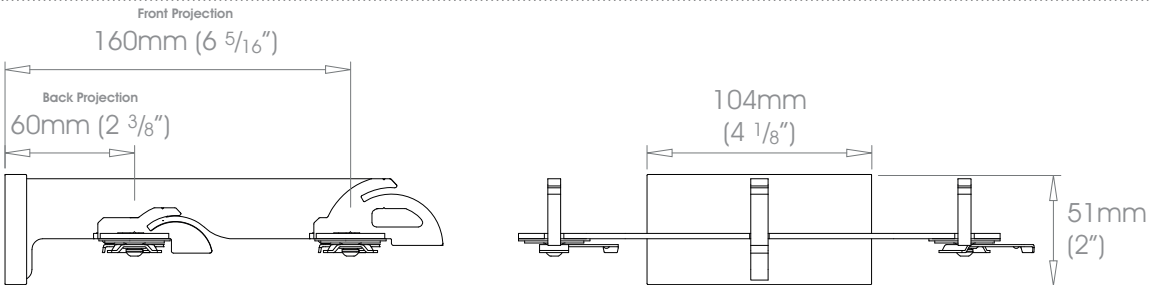

Front 38mm (1 1/2") - Back 38mm (1 1/2")

Front 50mm (2") - Back 38mm (1 1/2")

⚠ Brackets will be supplied with the relevant track fixing, which may differ to those shown in the diagrams

FINISHES Coat Options Matte ⊙ Satin ⊙ Gloss ⊙	Stainless Shades ⊙⊙⊙	Brushed Stainless Cloud • Alabaster • Bone • Barley • Dusk • Ceramic • Cream • Mineral • Dove • Parchment • Oatmeal • Millstone • Stone • Clay • Grey Moss Slate • Cocoa • Moss • Damson • Smoke • Frame Grey • Lead • Earth • Burnt Ash • Flint • Charcoal • Raven
	Metallics ⊙⊙	Platinum • Champagne • Gold • Cognac • Antique Brass • Gunmetal • Pewter • Bronzed
	Anodic Metals	Twilight • Glow • Sky • Sunrise • Storm • Glimmer • Sunset • Night Sky • Midnight
	Specialist	Can be specified at twice the cost of the standard finish - Brushed Brass Tint • Brushed Bronze Tint • Brushed Carbon Tint
	Custom	Can be specified at twice the cost of the standard finish plus a custom fee - Old Brass • Light Bronze • Bronze Art See Specification Guide for details

Front 38mm (1 1/2") - Back Uncovered

Front 50mm (2") - Back Uncovered