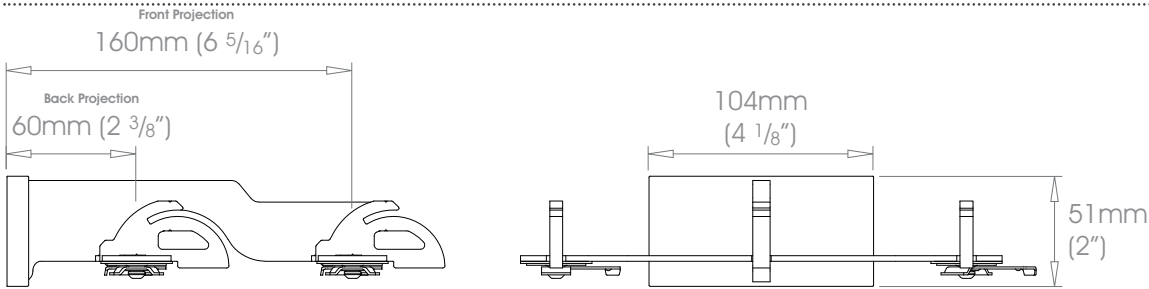

⚠ Brackets will be supplied with the relevant track fixing, which may differ to those shown in the diagrams

FINISHES Coat Options Matte ⊙ Satin ⊙ Gloss ⊙	Stainless Shades ⊙⊙⊙	Brushed Stainless Cloud • Alabaster • Bone • Barley • Dusk • Ceramic • Cream • Mineral • Dove • Parchment • Oatmeal • Millstone • Stone • Clay • Grey Moss Slate • Cocoa • Moss • Damson • Smoke • Frame Grey • Lead • Earth • Burnt Ash • Flint • Charcoal • Raven
	Metallics ⊙⊙	Platinum • Champagne • Gold • Cognac • Antique Brass • Gunmetal • Pewter • Bronzed
	Anodic Metals	Twilight • Glow • Sky • Sunrise • Storm • Glimmer • Sunset • Night Sky • Midnight
	Specialist	Can be specified at twice the cost of the standard finish - Brushed Brass Tint • Brushed Bronze Tint • Brushed Carbon Tint
	Custom	Can be specified at twice the cost of the standard finish plus a custom fee - Old Brass • Light Bronze • Bronze Art See Specification Guide for details

Front 50mm (2") - Back 50mm (2")