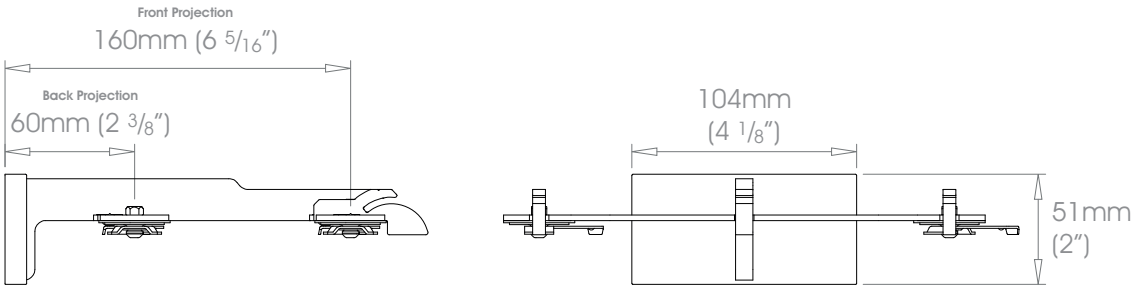

Front 50mm (2") - Back 50mm (2")

⚠ Brackets will be supplied with the relevant track fixing, which may differ to those shown in the diagrams

FINISHES Coat Options Matte Satin Gloss	Stainless Shades	Brushed Stainless Cloud • Alabaster • Bone • Barley • Dusk • Ceramic • Cream • Mineral • Dove • Parchment • Oatmeal • Millstone • Stone • Clay • Grey Moss Slate • Cocoa • Moss • Damson • Smoke • Frame Grey • Lead • Earth • Burnt Ash • Flint • Charcoal • Raven
	Metallics	Platinum • Champagne • Gold • Cognac • Antique Brass • Gunmetal • Pewter • Bronzed
	Anodic Metals	Twilight • Glow • Sky • Sunrise • Storm • Glimmer • Sunset • Night Sky • Midnight
	Specialist	Can be specified at twice the cost of the standard finish - Brushed Brass Tint • Brushed Bronze Tint • Brushed Carbon Tint Can be specified at twice the cost of the standard finish plus a custom fee - Old Brass • Light Bronze • Bronze Art See Specification Guide for details
	Custom	See Specification Guide for details

Front 38mm (1 1/2") - Back Uncovered

Front 50mm (2") - Back Uncovered