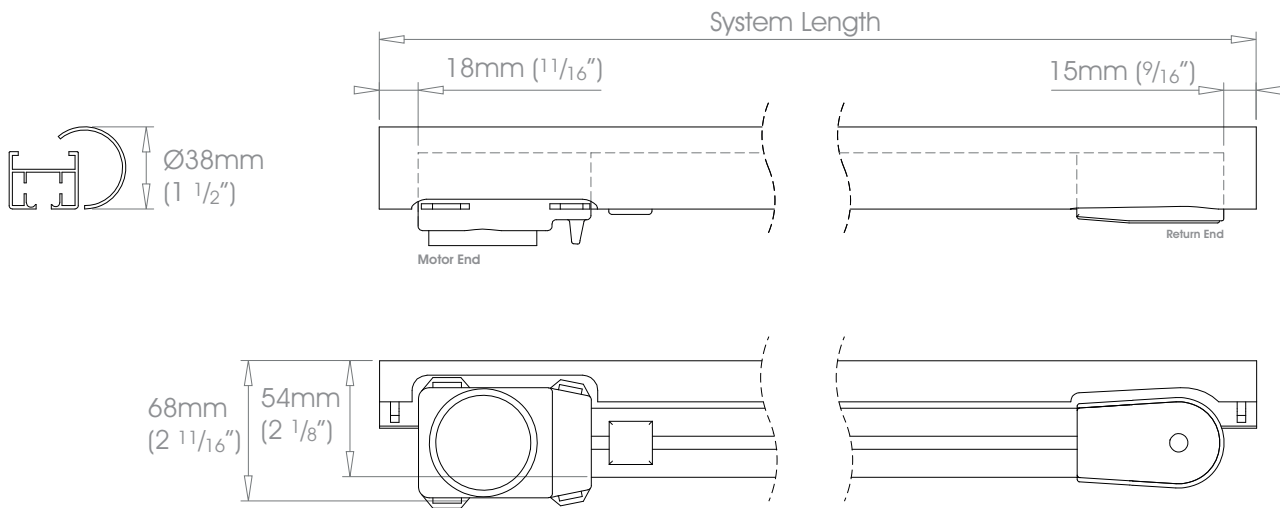

38mm (1 1/2") - Left Hand Motor

Gliding Options Roller • Ripplefold® Roller

⚠ Track will be finished in a complementary colour to match the cover pole. Please refer to the Specification Guide.

<b>FINISHES</b> Coat Options Matte Satin Gloss	<b>Stainless</b>	Brushed Stainless
	<b>Shades</b> ☺☺☺	Cloud • Alabaster • Bone • Barley • Dusk • Ceramic • Cream • Mineral • Dove • Parchment • Oatmeal • Millstone • Stone • Clay • Grey Moss Slate • Cocoa • Moss • Damson • Smoke • Frame Grey • Lead • Earth • Burnt Ash • Flint • Charcoal • Raven
	<b>Metallics</b> ☺☺	Platinum • Champagne • Gold • Cognac • Antique Brass • Gunmetal • Pewter • Bronzed
	<b>Anodic Metals</b>	Twilight • Glow • Sky • Sunrise • Storm • Glimmer • Sunset • Night Sky • Midnight
	<b>Specialist</b>	Can be specified at twice the cost of the standard finish - Brushed Brass Tint • Brushed Bronze Tint • Brushed Carbon Tint Can be specified at twice the cost of the standard finish plus a custom fee - Old Brass • Light Bronze • Bronze Art See Specification Guide for details
	<b>Custom</b>	See Specification Guide for details

50mm (2") - Right Hand Motor

Gliding Options Roller • Ripplefold® Roller

**ONLY FOR USE AS REAR TRACK OPTION ON DOUBLE SYSTEMS. (EXCLUDING EDGE)**  
 Track will be finished in a complementary colour to match the cover pole. Please refer to the Specification Guide.