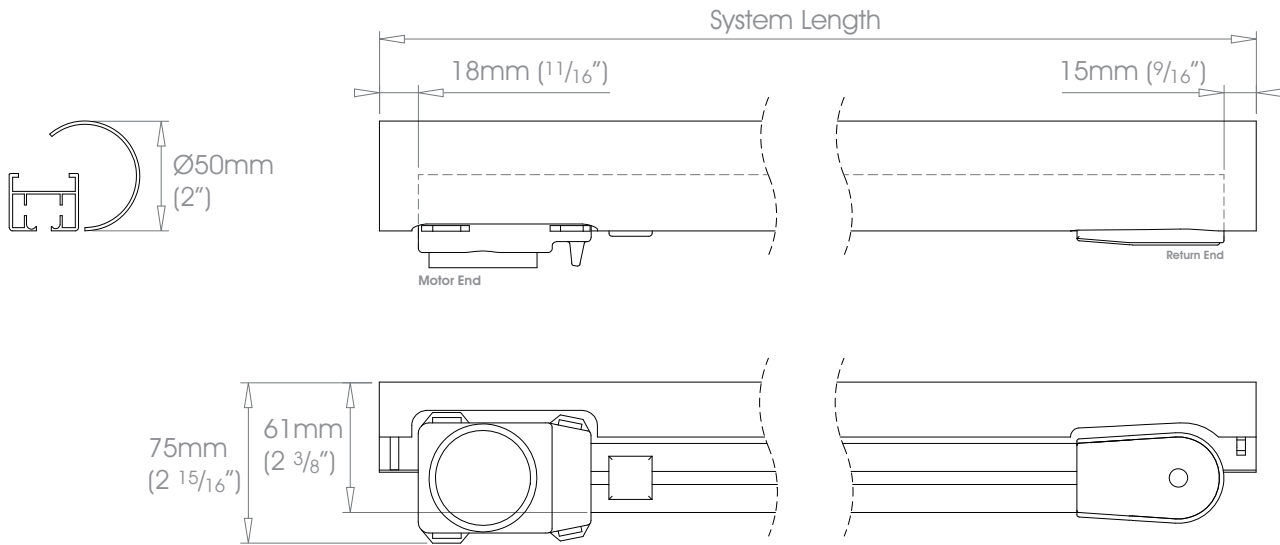

50mm (2") - Left Hand Motor

Gliding Options Roller • Ripplefold® Roller