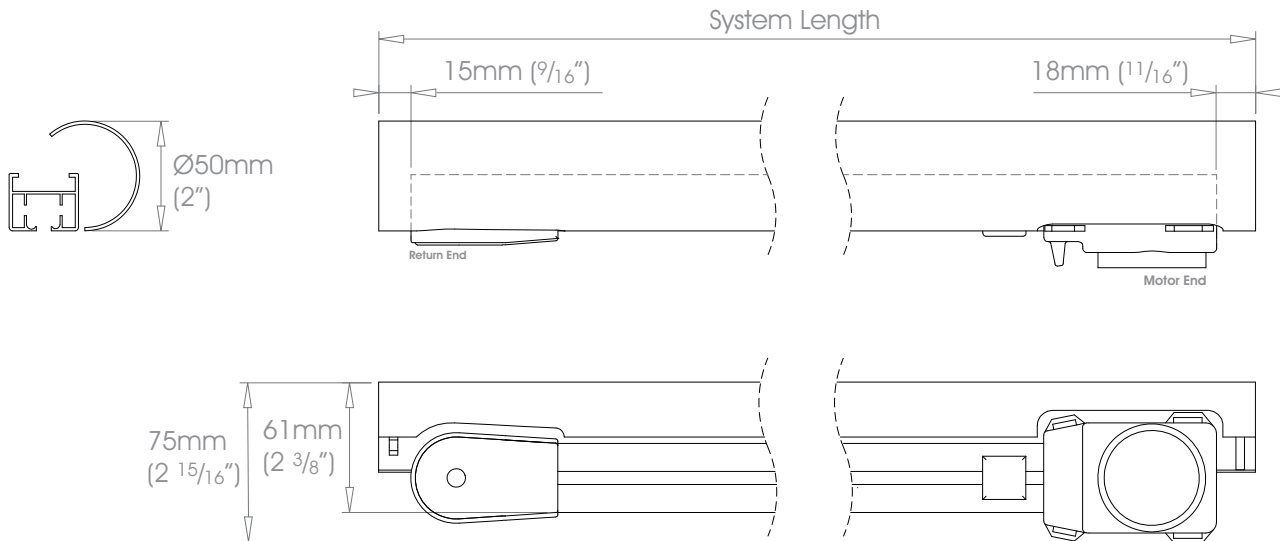

50mm (2") - Right Hand Motor

Gliding Options Roller • Ripplefold® Roller

**ONLY FOR USE AS REAR TRACK OPTION ON DOUBLE SYSTEMS. (EXCLUDING EDGE)**  
 Track will be finished in a complementary colour to match the cover pole. Please refer to the Specification Guide.