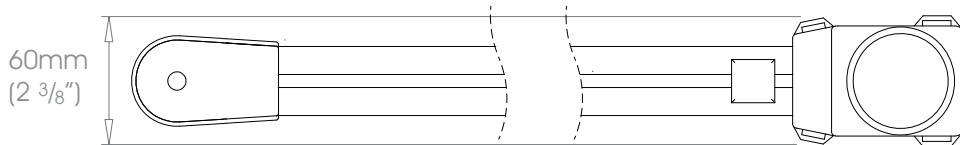

Right Hand Motor

Gliding Options Roller • Ripplefold® Roller