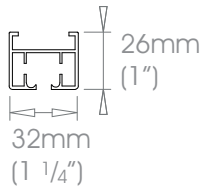

Right Hand Motor

Gliding Options Roller • Ripplefold® Roller