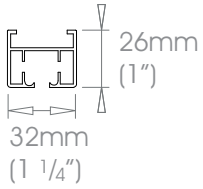

Left Hand Motor

Gliding Options Roller • Ripplefold® Roller