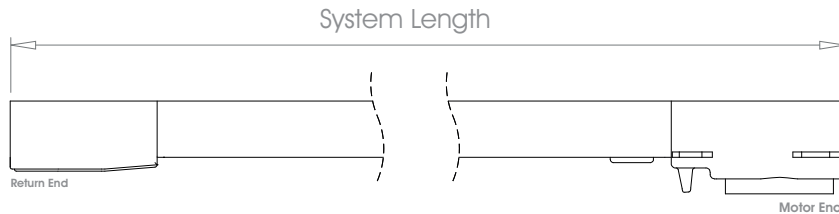

Right Hand Motor

Gliding Options Roller • Ripplefold® Roller