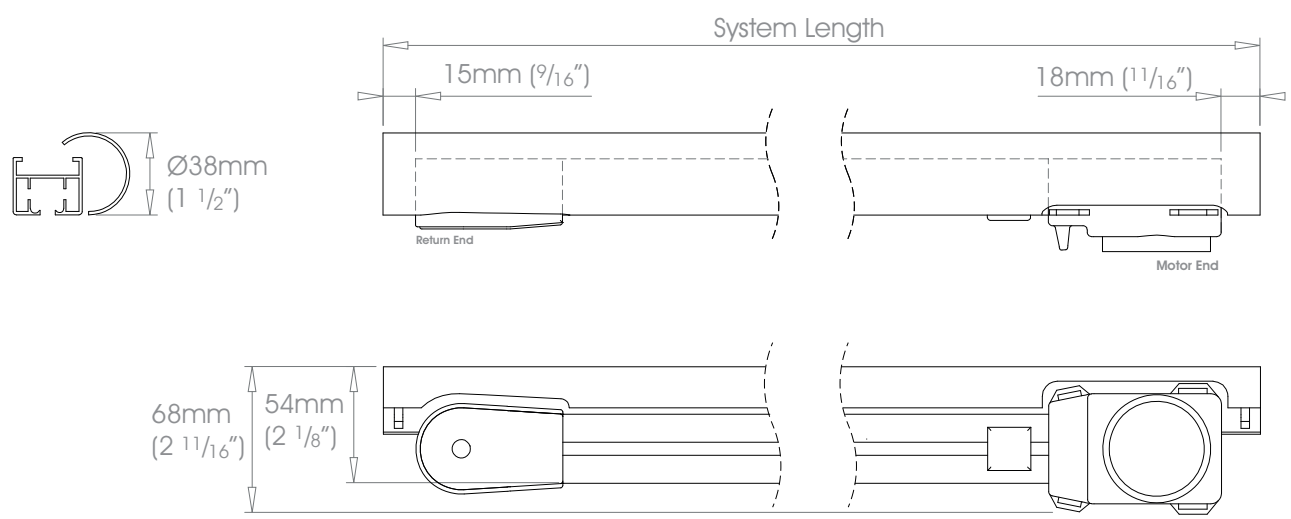

38mm (1 1/2") - Right Hand Motor

Gliding Options Roller • Ripplefold® Roller