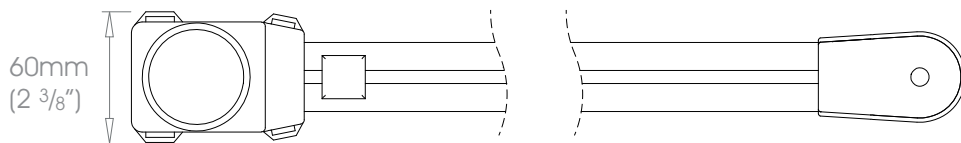

Left Hand Motor

Gliding Options Roller • Ripplefold® Roller