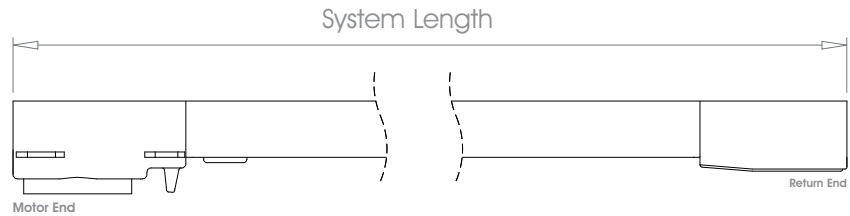

Left Hand Motor

Gliding Options Roller • Ripplefold® Roller