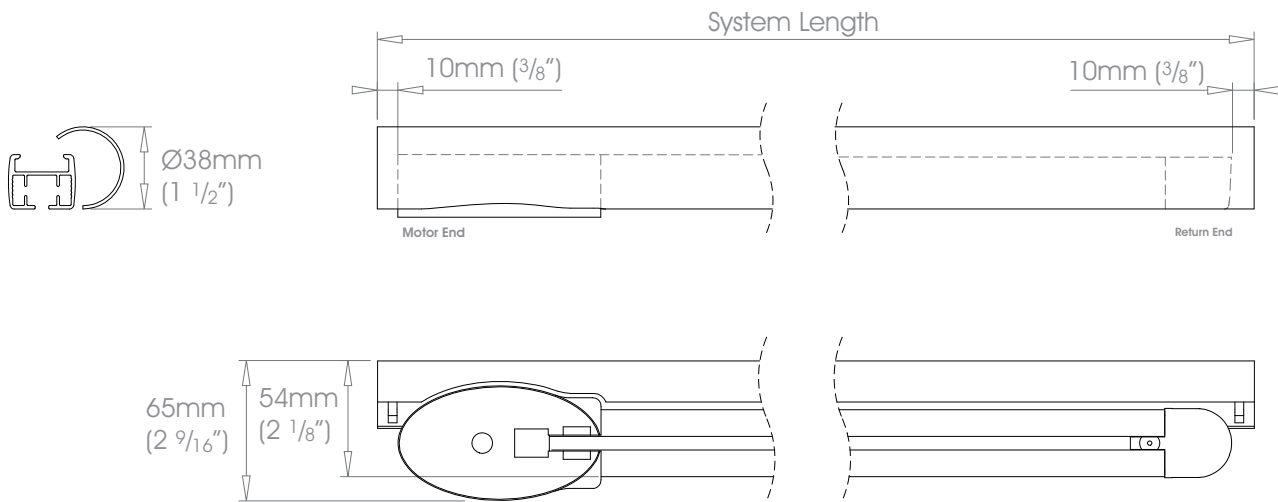

38mm (1 1/2") - Left Hand Motor

Gliding Options Roller • Ripple Roller • Ripplefold® Roller

⚠ Track will be finished in a complementary colour to match the cover pole. Please refer to the Specification Guide.

38mm (1 1/2") - Right Hand Motor

Gliding Options Roller • Ripple Roller • Ripplefold® Roller

⚠ Track will be finished in a complementary colour to match the cover pole. Please refer to the Specification Guide.