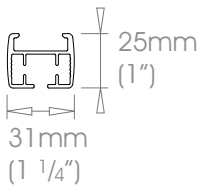

Right Hand Motor