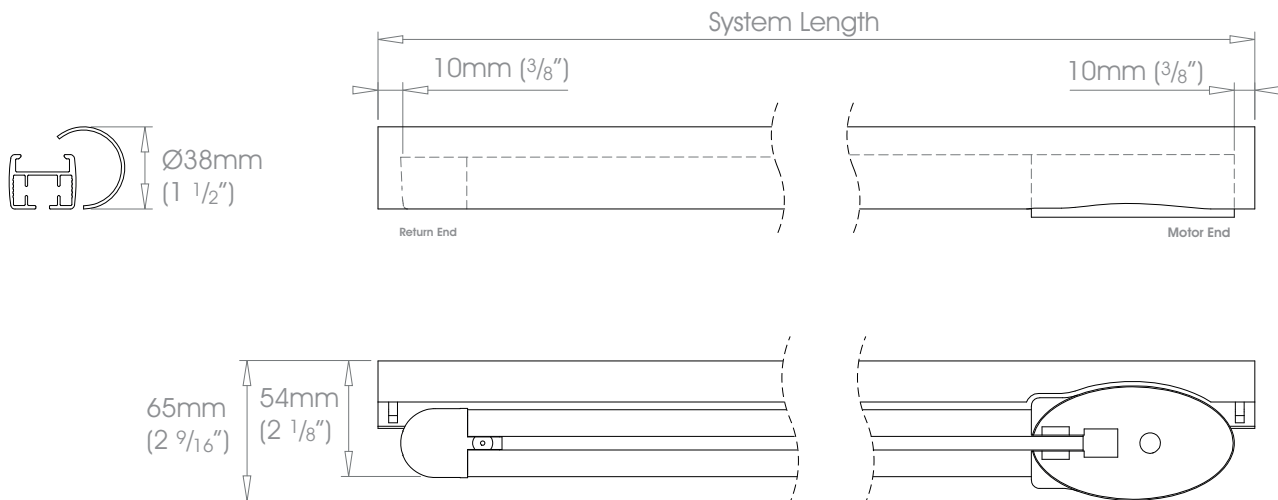

38mm (1 1/2") - Left Hand Motor

Gliding Options Roller • Ripple Roller • Ripplefold® Roller

⚠ Track will be finished in a complementary colour to match the cover pole. Please refer to the Specification Guide.

38mm (1 1/2") - Right Hand Motor

Gliding Options Roller • Ripple Roller • Ripplefold® Roller

⚠ Track will be finished in a complementary colour to match the cover pole. Please refer to the Specification Guide.