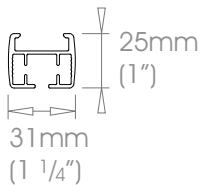

Left Hand Motor