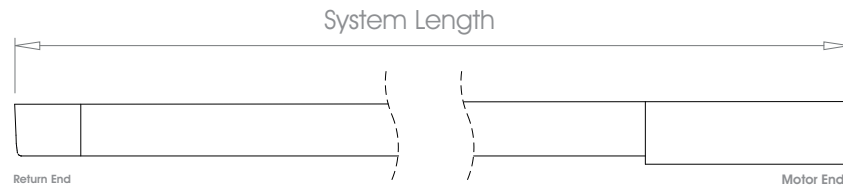

Right Hand Motor

Gliding Options Roller • Ripple Roller • Ripplefold® Roller