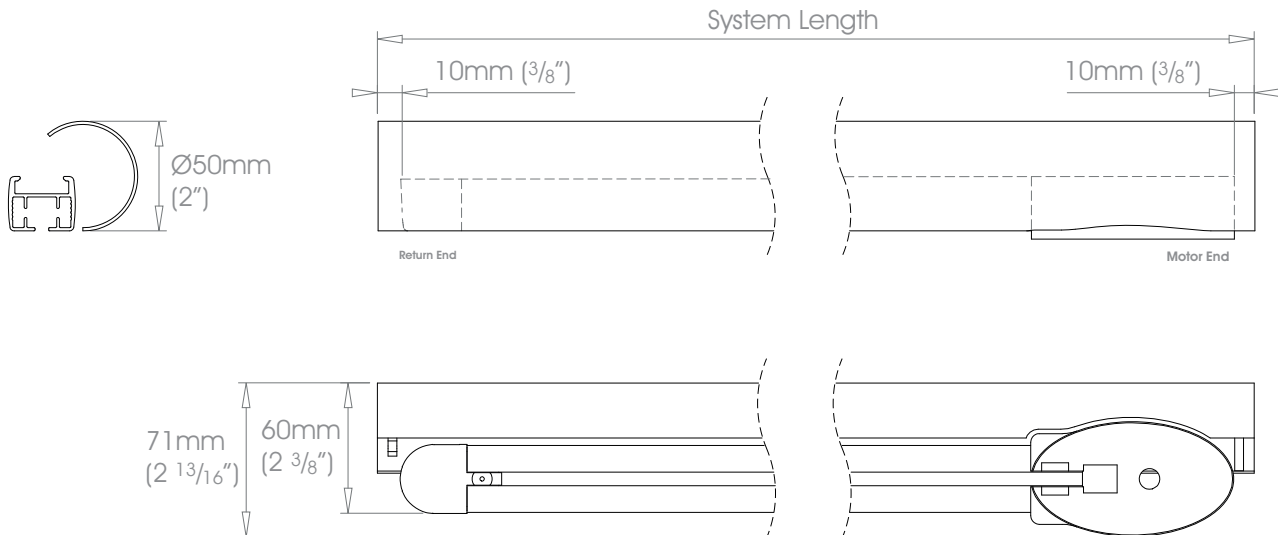

50mm (2") - Left Hand Motor

Gliding Options Roller • Ripple Roller • Ripplefold® Roller

⚠ Track will be finished in a complementary colour to match the cover pole. Please refer to the Specification Guide.

50mm (2") - Right Hand Motor

Gliding Options Roller • Ripple Roller • Ripplefold® Roller

ONLY FOR USE AS REAR TRACK OPTION ON DOUBLE SYSTEMS. (EXCLUDING EDGE)
 Track will be finished in a complementary colour to match the cover pole. Please refer to the Specification Guide.