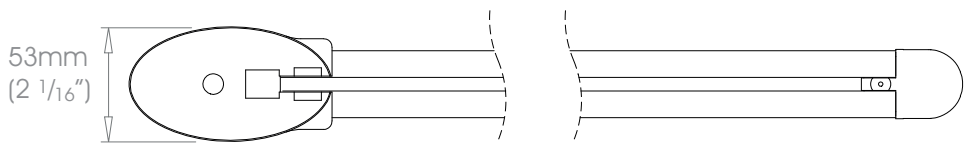

Left Hand Motor

Gliding Options Roller • Ripple Roller • Ripplefold® Roller