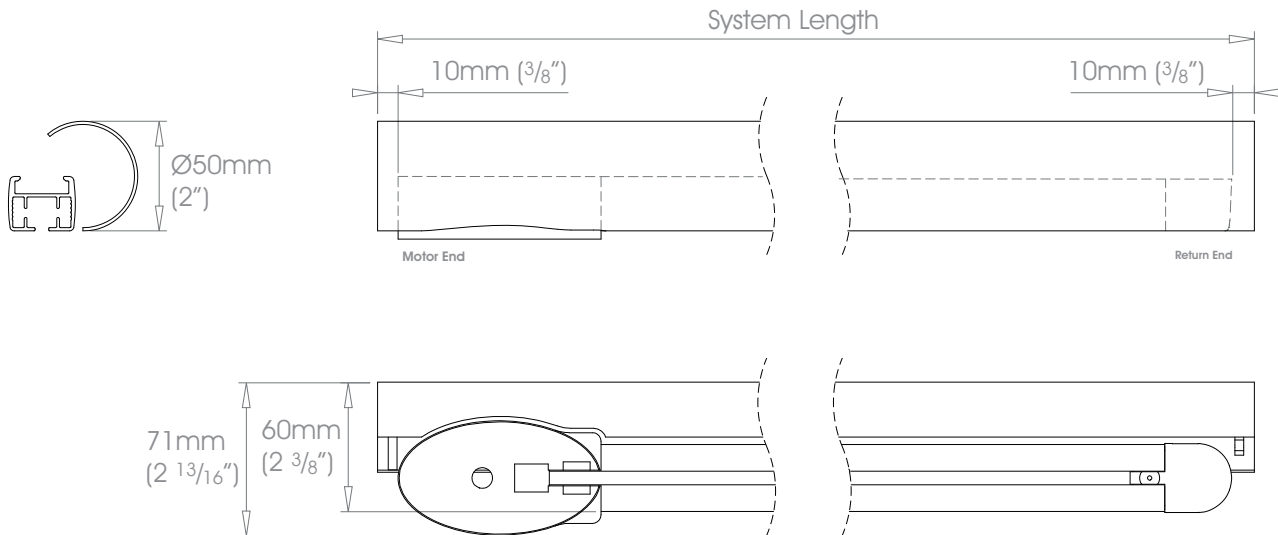

50mm (2") - Left Hand Motor

Gliding Options Roller • Ripple Roller • Ripplefold® Roller