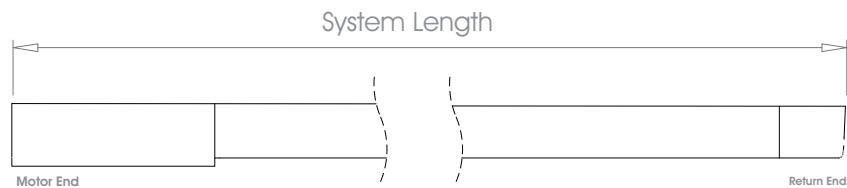

Left Hand Motor

Gliding Options Roller • Ripple Roller • Ripplefold® Roller