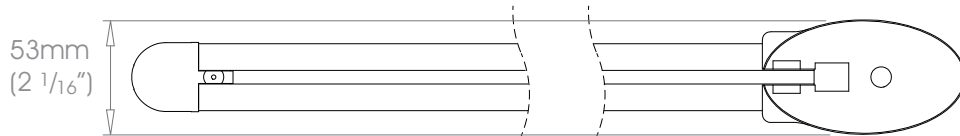

Right Hand Motor

Gliding Options Roller • Ripple Roller • Ripplefold® Roller